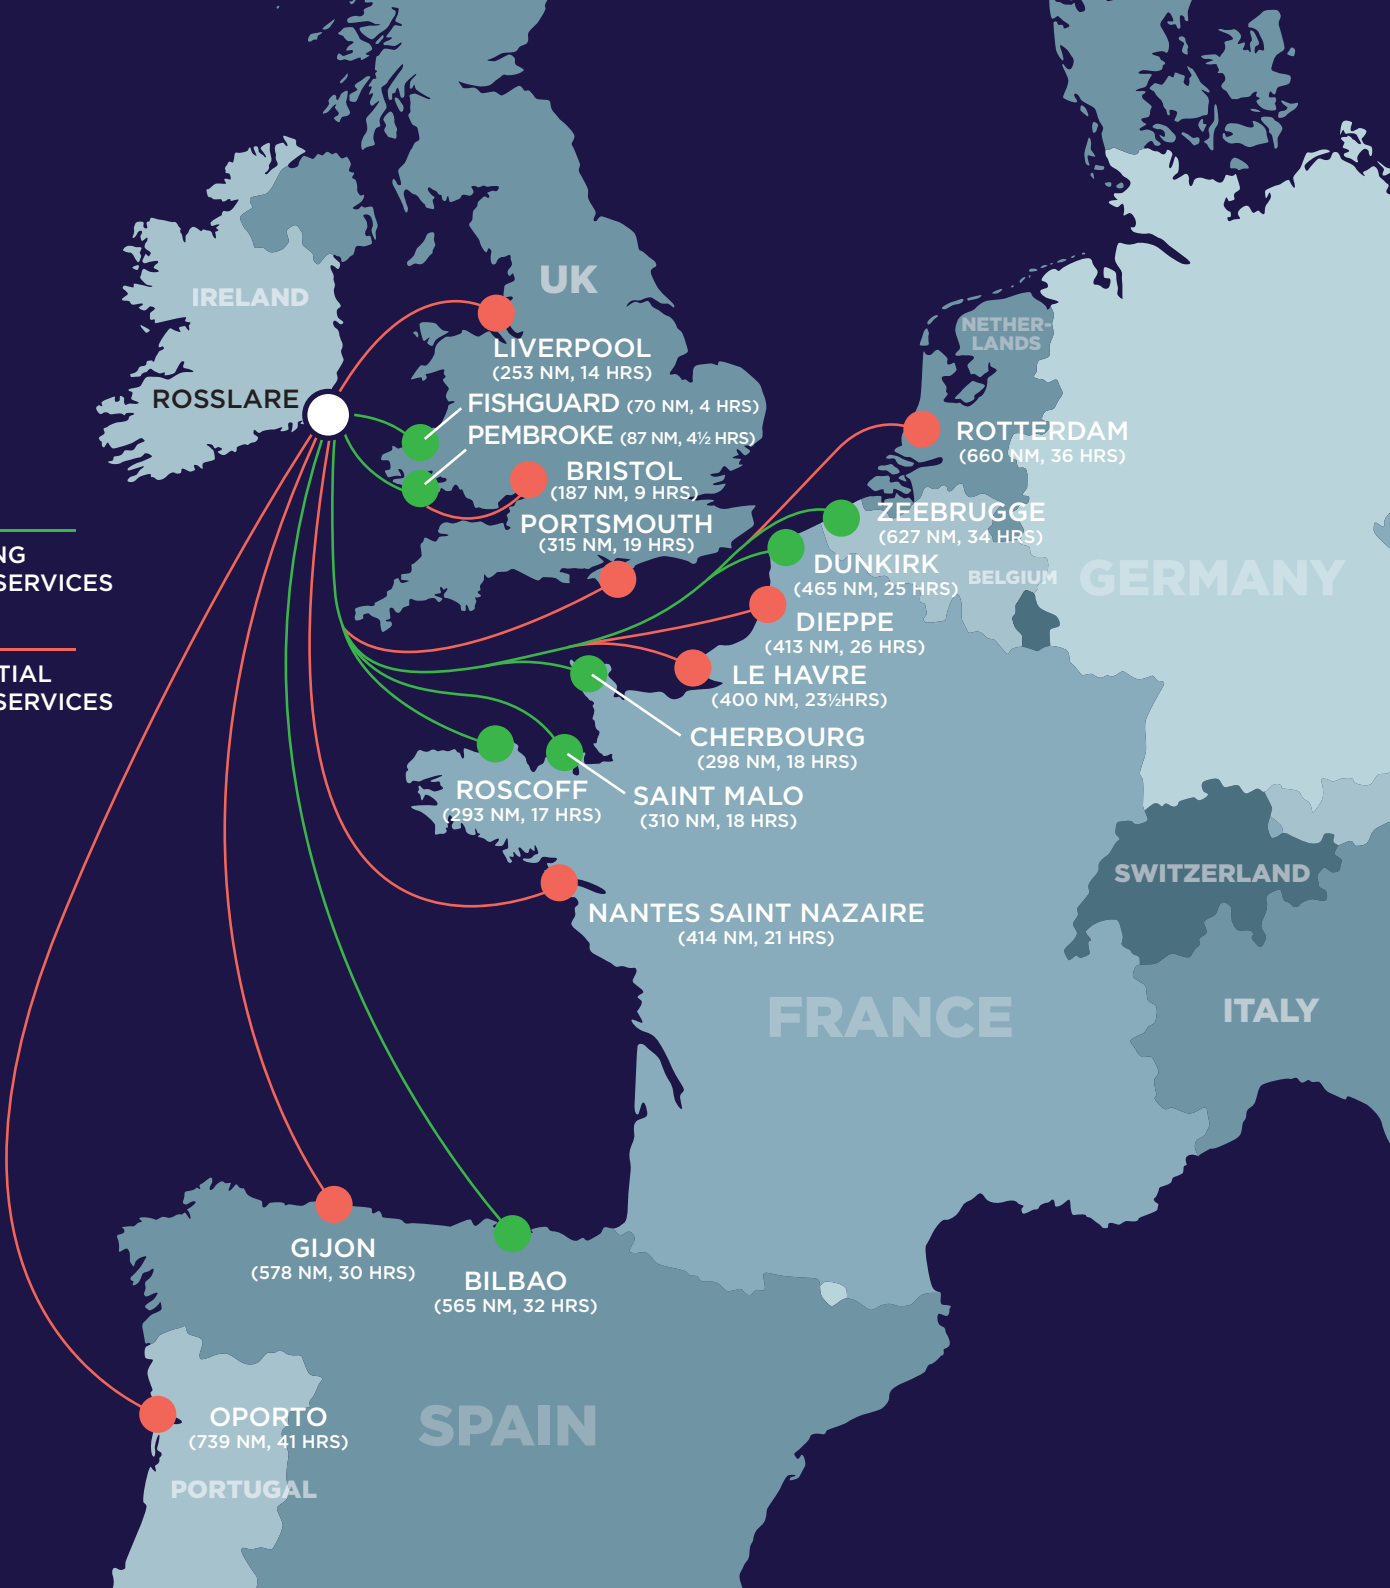

EXISTING
RORO SERVICES

POTENTIAL
RORO SERVICES

IRELAND

UK

NETHERLANDS

ROSSLARE

LIVERPOOL
(253 NM, 14 HRS)

FISHGUARD
(70 NM, 4 HRS)

PEMBROKE
(87 NM, 4½ HRS)

BRISTOL
(187 NM, 9 HRS)

PORTSMOUTH
(315 NM, 19 HRS)

ROTTERDAM
(660 NM, 36 HRS)

ZEEBRUGGE
(627 NM, 34 HRS)

DUNKIRK
(465 NM, 25 HRS)

BELGIUM

GERMANY

DIEPPE
(413 NM, 26 HRS)

LE HAVRE
(400 NM, 23½ HRS)

CHERBOURG
(298 NM, 18 HRS)

ROSCOFF
(293 NM, 17 HRS)

SAINT MALO
(310 NM, 18 HRS)

SWITZERLAND

NANTES SAINT NAZAIRE
(414 NM, 21 HRS)

FRANCE

ITALY

GIJON
(578 NM, 30 HRS)

BILBAO
(565 NM, 32 HRS)

SPAIN

OPORTO
(739 NM, 41 HRS)

PORTUGAL